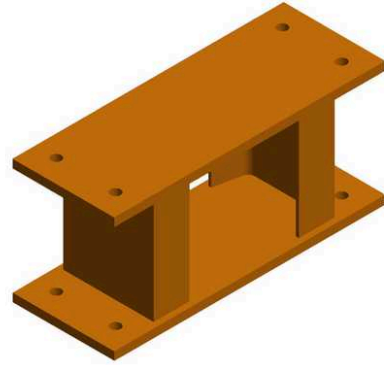

GRGL26-05

By Gleason Reel
Catalog # [GRGL26-05](#)

Riser Base for J-Reels 9.5in high. Used to mount Reel to Pivot Base

General

Type Riser Base

Dimensions

Height 9.5 in

A proud member of the Hubbell Family.