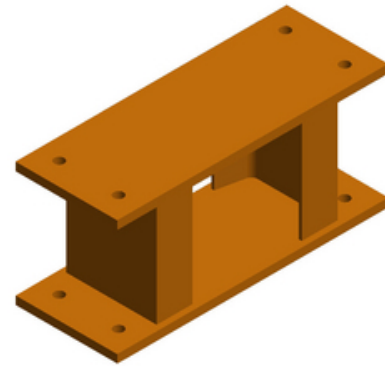

RISER BASE ASSY, JREEL, 5.50

By Gleason Reel

Catalog # [GRGL26-03](#)

Riser Base for J-Reels 5.5in high. Used to mount Reel to Pivot Base

Features

Used to mount Reel to Pivot Base

General

Type Riser Base

Dimensions

Height 5.5 in

Product Assets

A Hubbell brand