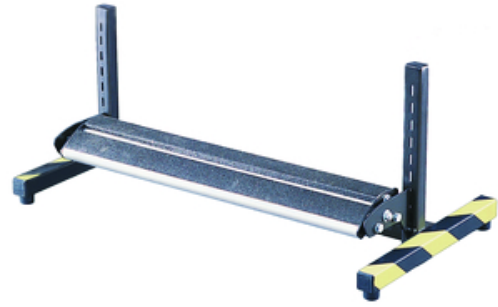

HWS-FR01 Standard Adjustable Foot Rest

By Gleason Reel
Catalog # [HWS-FR01](#)

Standard Adjustable Foot Rest

Features

- Adjustable and strong enough for heavy industrial applications
- It's constructed of steel with extruded aluminium foot bar