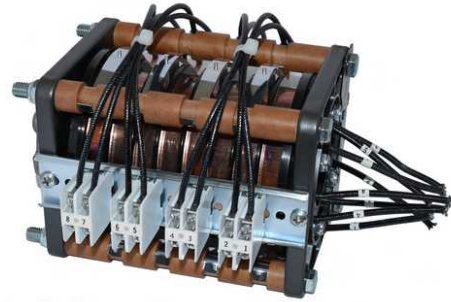

RP035-10

By Gleason Reel
Catalog # [RP035-10](#)

Rota-Power Collector Assembly 10 Pole 35 Amp

General

Number Of Poles	10
Series	Rota-Power RP
UPC	783246019004

Electrical Ratings

Current / Amperage Rating	35 A
---------------------------	------

Product Assets

[Brochures - GLEASON_SR35A_BROCHURE](#)
[Brochures - Rota-Power™ 35 Slip Rings, 35A, 600V, 2" \(51mm\) Bore](#)

A proud member of the Hubbell Family.

©2023 Hubbell Incorporated. All rights reserved.
GRD-RP035-10-SPEC-EN | REV 10/2023