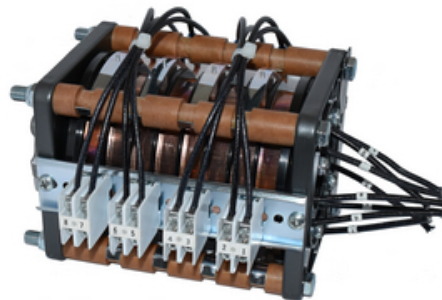

## RP035-12 Rota-Power Collector Assembly 12 Pole 35 Amp

By Gleason Reel  
Catalog # [RP035-12](#)

Rota-Power Collector Assembly 12 Pole 35 Amp

### General

Number Of Poles	12
Series	Rota-Power RP
UPC	783246019011

### Product Assets

[Brochures - Rota-Power™ 35 Slip Rings, 35A, 600V, 2" \(51mm\) Bore](#)  
[Brochures - ROTA-POWER™ 35 SLIP RINGS](#)  
[Video - Gleason Reel Staging and Rigging Applications for the Theater/Entertainment Industry](#)