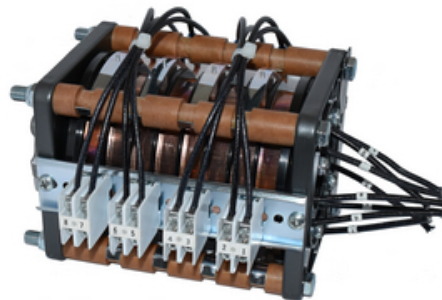

RP035-24 Rota-Power Collector Assembly 24 Pole 35 Amp

By Gleason Reel
Catalog # [RP035-24](#)

Rota-Power Collector Assembly 24 Pole 35 Amp

General

Number Of Poles	24
Series	Rota-Power RP
UPC	783246019059

Electrical Ratings

Current / Amperage Rating	35 A
---------------------------	------

Product Assets

[Brochures - Rota-Power™ 35 Slip Rings, 35A, 600V, 2" \(51mm\) Bore](#)
[Brochures - ROTA-POWER™ 35 SLIP RINGS](#)
[Video - Gleason Reel Staging and Rigging Applications for the Theater/Entertainment Industry](#)