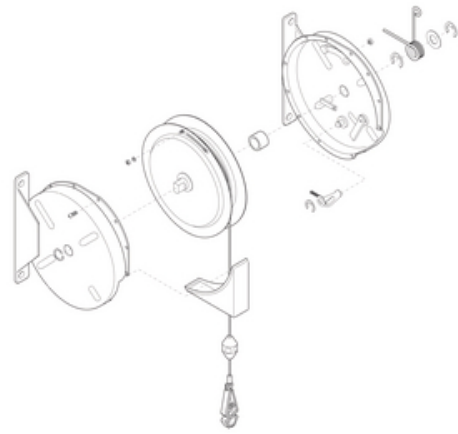

SD2030-K02 RH Housing Assy.

By Gleason Reel
Catalog # [SD2030-K02](#)

RH Housing Assy.

Features

- Rugged Steel Construction
- Positive Ratchet Lock with On/Off Switch
- Switch terminal screws for quick wiring

General

Product Category	Grounding
Type	Spare Parts

Product Assets

[Brochures - Pre-Engineered Products - Reels, Cable Track and Festoons, Controls, Automation Components](#)
[Brochures - GROUNDING](#)
[Engineering Drawing - SD Series Static Reel DXF](#)
[Engineering Drawing - SD Series Static Reel DWG](#)
[Installation Manuals - Enclosed Spool Static Discharge Reel](#)
[Instructions and Parts List 609010](#)