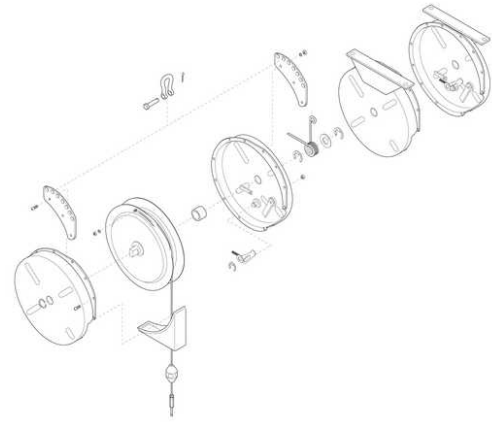

# TQ1507-K03 TQ1507-K03 LH HOUSING KIT.

By Gleason Reel  
Catalog # [TQ1507-K03](#)

TQ1507-K03 LH HOUSING KIT.

## Features

- To provide a constant pulling force over a specified distance
- Rugged steel construction with polyester baked finish and rigid mounting bracket,
- Spring is permanently lubricated

## General

Series	TQ - Torque Heavy Duty
Type	Spare Parts
UPC	783246005205