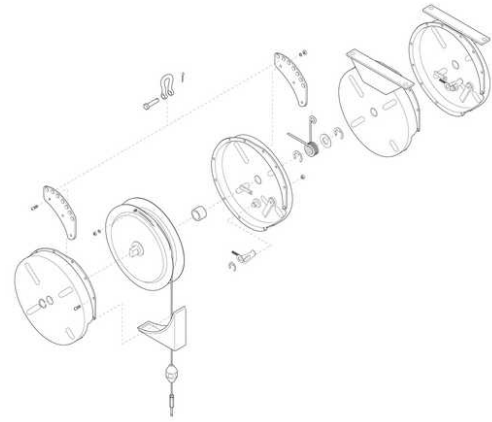

TQ1507-K04 Cable Guide TQ1507.

By Gleason Reel
Catalog # TQ1507-K04

Cable Guide TQ1507.

Features

- To provide a constant pulling force over a specified distance
- Rugged steel construction with polyester baked finish and rigid mounting bracket,
- Spring is permanently lubricated

General

Series	TQ - Torque Heavy Duty
Type	Spare Parts
UPC	783246005212

Product Assets

[Brochures - ToolAssistPro Idea Book](#)
[Catalogs - Tool Assist Pro Ergonomic and Material Handling Products](#)
[Engineering Drawing - TQ Series Torque Reel DXF](#)
[Engineering Drawing - TQ Series Torque Reel DWG](#)
[Product Logo - ToolAssistPro-Logo](#)
[Product Logo - ERGO-YellowMedLogo](#)
[Video - Tool Assist Pro for material handling and ergonomics](#)