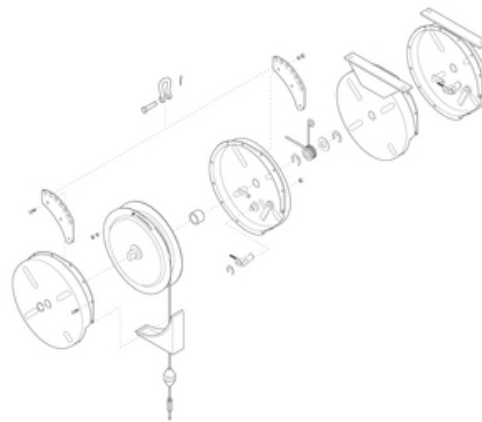

TQ1507-K04 Cable Guide TQ1507.

By Gleason Reel
Catalog # [TQ1507-K04](#)

Cable Guide TQ1507.

Features

- To provide a constant pulling force over a specified distance
- Rugged steel construction with polyester baked finish and rigid mounting bracket,
- Spring is permanently lubricated

General

Catalog Number	TQ1507-K04
Series	TQ – Torque Heavy Duty
Type	Spare Parts
UPC	783246005212

Product Assets

- [Brochures - ToolAssistPro Idea Book](#)
- [Catalogs - Tool Assist Pro Ergonomic and Material Handling Products](#)
- [Engineering Drawing - TQ Series Torque Reel DWG](#)
- [Engineering Drawing - TQ Series Torque Reel DXF](#)
- [Product Logo - ToolAssistPro-Logo](#)
- [Product Logo - ERGO-YellowMedLogo](#)
- [Video - Tool Assist Pro for material handling and ergonomics](#)
- [Video - ToolAssitPro - ERGO 2 Tool Balancers, Retrievers and Torque Reels](#)