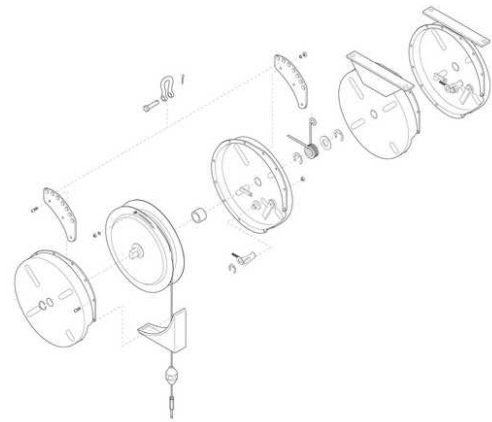

## TQ1515-K04 Cable Guide Kit TQ1515.

By Gleason Reel  
Catalog # [TQ1515-K04](#)

Cable Guide Kit TQ1515.

### Features

- To provide a constant pulling force over a specified distance
- Rugged steel construction with polyester baked finish and rigid mounting bracket,
- Spring is permanently lubricated

### General

Series	TQ - Torque Heavy Duty
Type	Spare Parts
UPC	783246004994