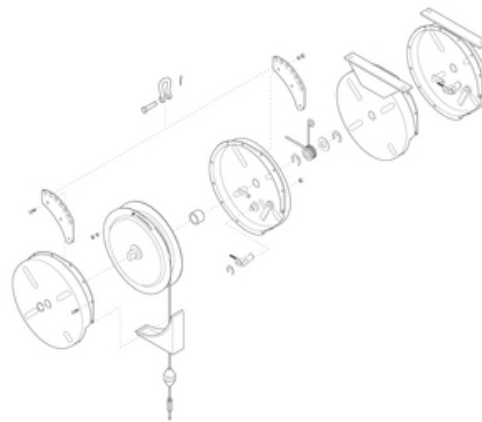

TQ1515-K01 Spring Kit TQ1515.

By Gleason Reel
Catalog # [TQ1515-K01](#)

Spring Kit TQ1515.

Features

- To provide a constant pulling force over a specified distance
- Rugged steel construction with polyester baked finish and rigid mounting bracket,
- Spring is permanently lubricated

General

Catalog Number	TQ1515-K01
Series	TQ – Torque Heavy Duty
Type	Spare Parts
UPC	783246004970

Product Assets

- [Brochures - ToolAssistPro Idea Book](#)
- [Catalogs - Tool Assist Pro Ergonomic and Material Handling Products](#)
- [Engineering Drawing - TQ Series Torque Reel DWG](#)
- [Engineering Drawing - TQ Series Torque Reel DXF](#)
- [Product Logo - ToolAssistPro-Logo](#)
- [Product Logo - ERGO-YellowMedLogo](#)
- [Video - Tool Assist Pro for material handling and ergonomics](#)
- [Video - ToolAssitPro - ERGO 2 Tool Balancers, Retrievers and Torque Reels](#)