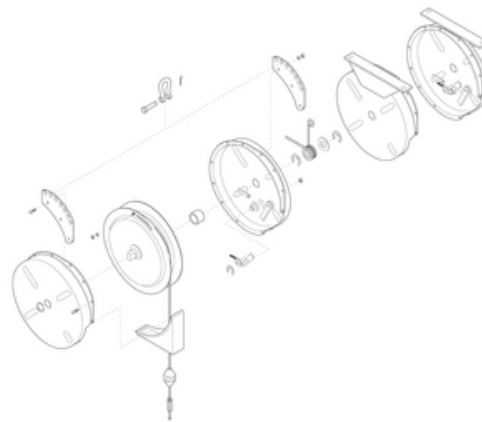

TQ1515-K02 TQ1515-K02 RH Housing Kit.

By Gleason Reel
Catalog # [TQ1515-K02](#)

TQ1515-K02 RH Housing Kit.

Features

- To provide a constant pulling force over a specified distance
- Rugged steel construction with polyester baked finish and rigid mounting bracket,
- Spring is permanently lubricated

General

Series TQ – Torque Heavy Duty
Type Spare Parts

Product Assets

- [Brochures - ToolAssistPro Idea Book](#)
- [Catalogs - Tool Assist Pro Ergonomic and Material Handling Products](#)
- [Engineering Drawing - TQ Series Torque Reel DWG](#)
- [Engineering Drawing - TQ Series Torque Reel DXF](#)
- [Product Logo - ToolAssistPro-Logo](#)
- [Product Logo - ERGO-YellowMedLogo](#)
- [Video - Tool Assist Pro for material handling and ergonomics](#)
- [Video - ToolAssitPro - ERGO 2 Tool Balancers, Retrievers and Torque Reels](#)