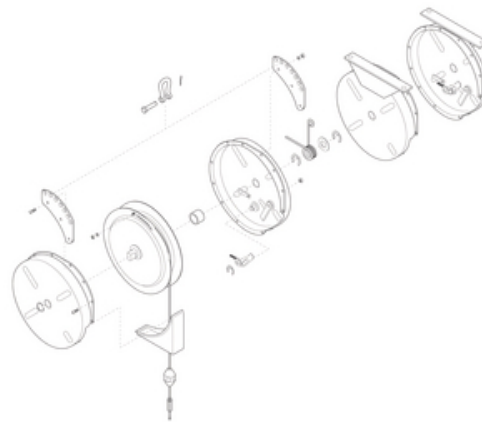

TQ1515-K04 Cable Guide Kit TQ1515.

By Gleason Reel
Catalog # [TQ1515-K04](#)

Cable Guide Kit TQ1515.

Features

- To provide a constant pulling force over a specified distance
- Rugged steel construction with polyester baked finish and rigid mounting bracket,
- Spring is permanently lubricated

General

Catalog Number	TQ1515-K04
Series	TQ – Torque Heavy Duty
Type	Spare Parts
UPC	783246004994

Product Assets

- [Brochures - ToolAssistPro Idea Book](#)
- [Catalogs - Tool Assist Pro Ergonomic and Material Handling Products](#)
- [Engineering Drawing - TQ Series Torque Reel DWG](#)
- [Engineering Drawing - TQ Series Torque Reel DXF](#)
- [Product Logo - ToolAssistPro-Logo](#)
- [Product Logo - ERGO-YellowMedLogo](#)
- [Video - Tool Assist Pro for material handling and ergonomics](#)
- [Video - ToolAssitPro - ERGO 2 Tool Balancers, Retrievers and Torque Reels](#)