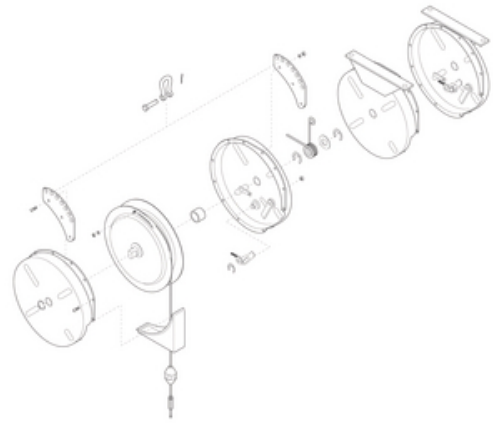

## TQ1515-K05 Cable Kit Assembly TQ1515.

By Gleason Reel  
Catalog # [TQ1515-K05](#)

Cable Kit Assembly TQ1515.

### Features

- To provide a constant pulling force over a specified distance
- Rugged steel construction with polyester baked finish and rigid mounting bracket,
- Spring is permanently lubricated

### General

Catalog Number	TQ1515-K05
Series	TQ – Torque Heavy Duty
Type	Spare Parts
UPC	783246005007