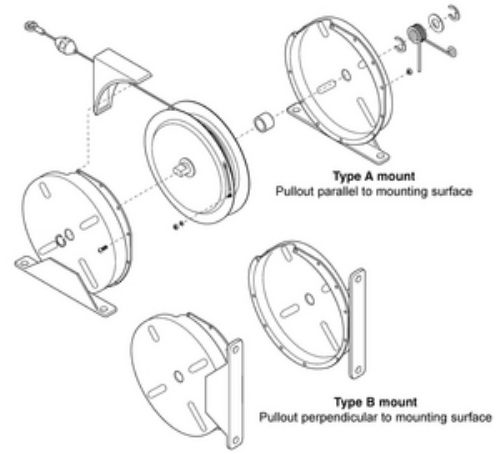

## TQV1230-K05 TQV1230-K05 Cable Replacement.

By Gleason Reel  
Catalog # [TQV1230-K05](#)

TQV1230-K05 Cable Replacement.

### Features

- To provide a constant pulling force over a specified distance
- Rugged steel construction with polyester baked finish and rigid mounting bracket,
- Spring is permanently lubricated

### General

Catalog Number	TQV1230-K05
Series	TQ – Torque Heavy Duty
Type	Spare Parts
UPC	783246004161