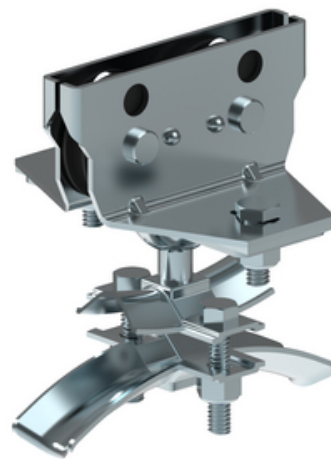

W25-RC-12 Steel Trolley, 0.60-0.94" O.D. Round Cable/Hose Saddle

By Gleason Reel
Catalog # [W25-RC-12](#)

Steel Trolley, 0.60-0.94" O.D. Round Cable/Hose Saddle

General

Cable Type	Round
Catalog Number	W25-RC-12
Material	Steel
Product Category	Festoons
Type	Trolley
UPC	783246003171

Product Assets

- [Brochures - FESTOONS](#)
- [Brochures - Pre-Engineered Products - Reels, Cable Track and Festoons, Controls, Automation Components](#)
- [Installation Manuals - Wire Rope Festoon with Steel Trolleys](#)
- [Installation Instructions 618046](#)