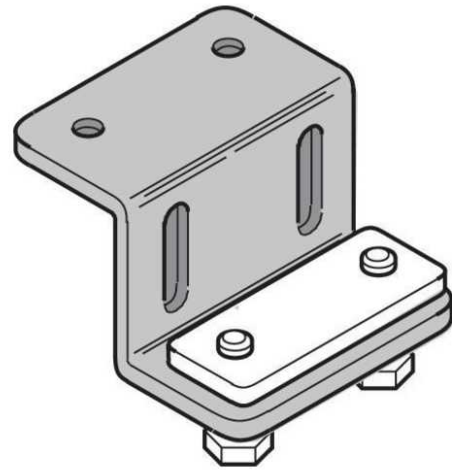

WA-TMB Aluminum Track Component - Top Mounting Bracket

By Gleason Reel
Catalog # [WA-TMB](#)

Aluminum Track Component - Top Mounting Bracket

Features

- Attach top to bench

General

Load Capacity	50 lbs
Series	WA50 - Aluminum Rail
Type	Mounting Bracket
UPC	783246005717