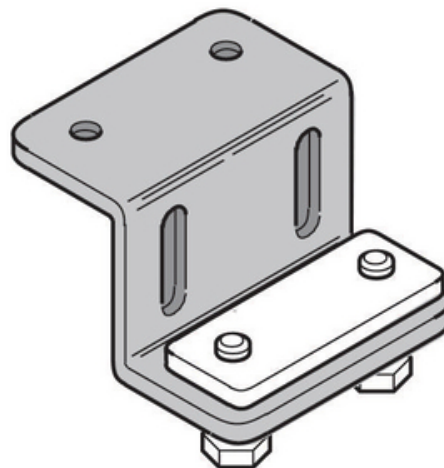

# WA-TMB Aluminum Track Component - Top Mounting Bracket

By Gleason Reel  
Catalog # [WA-TMB](#)

Aluminum Track Component - Top Mounting Bracket

## Features

Attach top to bench

## General

Catalog Number	WA-TMB
Load Capacity	50 lbs
Series	WA50 - Aluminum Rail
Type	Mounting Bracket
UPC	783246005717