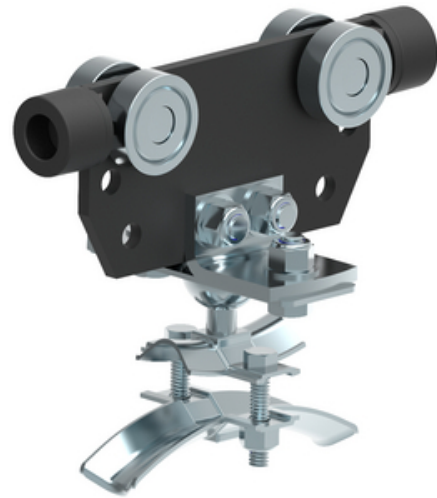

## WS50-HT03 Ws50 Hs Trolley Single Tier 1.25 Dia.

By Gleason Reel  
Catalog # [WS50-HT03](#)

Ws50 Hs Trolley Single Tier 1.25 Dia.