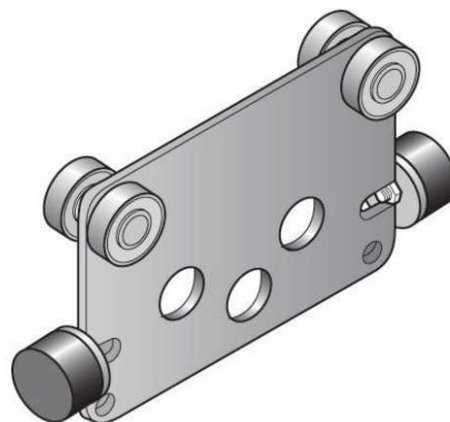

## WS60-BT Floor Mounted Jib

By Gleason Reel  
Catalog # [WS60-BT](#)

Floor Mounted Jib

### Features

- Supports tools, reels, hoists, etc. Rolls freely entire length of rail system
- Includes holes for air fitting and safety chain, also bumpers to cushion stop at each end of travel.

### General

Finish Type	Black Polyester
UPC	783246010995