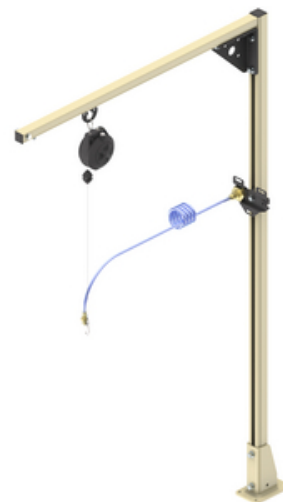

# WTF-050302 Single Column Workstation Kit with Trolley 36" Fixed Boom

By Gleason Reel  
Catalog # [WTF-050302](#)

Single Column Workstation Kit with Trolley 36" Fixed Boom

## Features

- 180 degree swing or fixed boom
- Safety hook or balancer trolley
- Universal Bracket for mounting everything from an air line fitting to peg board

## General

Catalog Number	WTF-050302
Item Type	Fixed
Load Capacity	30 lbs
Mounting Method	Bench Top
Type	Jib Crane Kit
UPC	783246006929