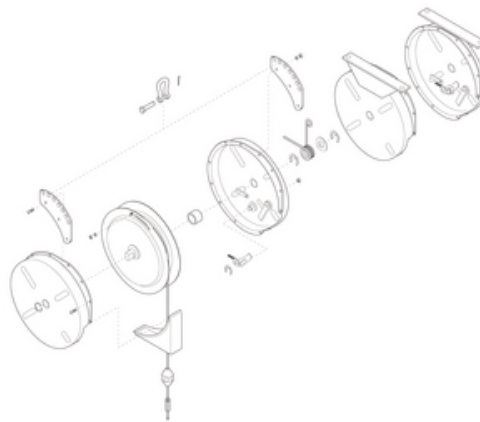

BG15-K01, Spring Motor Kit for BG-15

By Gleason Reel
Catalog # [BG15-K01](#)

Spring Motor Kit BG15.

General

Catalog Number	BG15-K01
Series	BG - Heavy Duty
Type	Spare Parts
UPC	783246008404

Product Assets

- [Brochures - ToolAssistPro Idea Book](#)
- [Brochures - ERGO Tool Balancers](#)
- [Catalogs - Tool Assist Pro Ergonomic and Material Handling Products](#)
- [Engineering Drawing - BG Series Balance Reel STP](#)
- [Engineering Drawing - BG Series Balance Reel DXF](#)
- [Engineering Drawing - BG Series Balance Reel DWG](#)
- [Product Logo - ToolAssistPro-Logo](#)
- [Product Logo - ERGO-YellowMedLogo](#)
- [Video - Tool Assist Pro for material handling and ergonomics](#)
- [Video - ToolAssitPro - ERGO 2 Tool Balancers, Retrievers and Torque Reels](#)