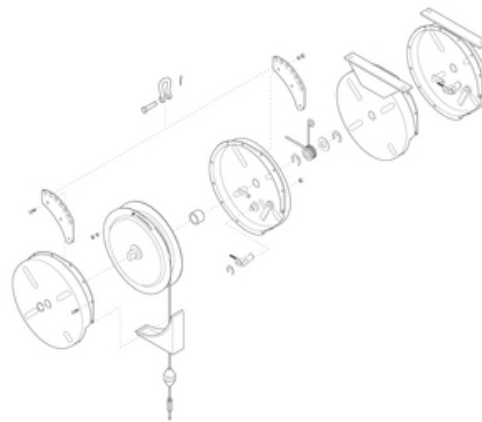

BG20-K01, Spring Motor Kit for BG-20

By Gleason Reel
Catalog # [BG20-K01](#)

Spring Motor Kit BG20.

General

Catalog Number	BG20-K01
Series	BG - Heavy Duty
Type	Spare Parts
UPC	783246008428

Product Assets

- [Brochures - ToolAssistPro Idea Book](#)
- [Brochures - ERGO Tool Balancers](#)
- [Catalogs - Tool Assist Pro Ergonomic and Material Handling Products](#)
- [Engineering Drawing - BG Series Balance Reel STP](#)
- [Engineering Drawing - BG Series Balance Reel DXF](#)
- [Engineering Drawing - BG Series Balance Reel DWG](#)
- [Product Logo - ToolAssistPro-Logo](#)
- [Product Logo - ERGO-YellowMedLogo](#)
- [Video - Tool Assist Pro for material handling and ergonomics](#)
- [Video - ToolAssitPro - ERGO 2 Tool Balancers, Retrievers and Torque Reels](#)