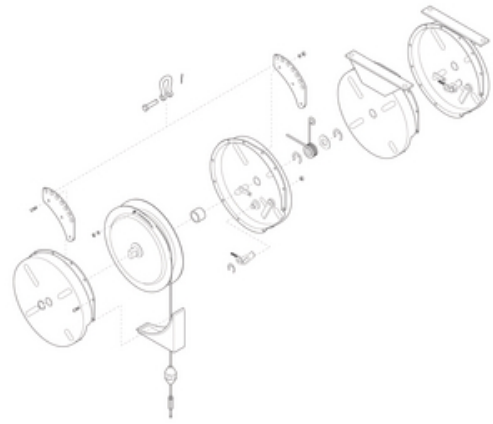

BG20SH-K05, Cable Repair Kit for BG-SH

By Gleason Reel
Catalog # [BG20SH-K05](#)

Cable Repair Kit, BG-SH.

General

Catalog Number	BG20SH-K05
Series	BG - Heavy Duty
Type	Spare Parts
UPC	783246008442

Product Assets

[Brochures - ToolAssistPro Idea Book](#)
[Brochures - ERGO Tool Balancers](#)
[Catalogs - Tool Assist Pro Ergonomic and Material Handling Products](#)
[Engineering Drawing - BG Series Balance Reel STP](#)
[Engineering Drawing - BG Series Balance Reel DXF](#)
[Engineering Drawing - BG Series Balance Reel DWG](#)
[Product Logo - ToolAssistPro-Logo](#)
[Product Logo - ERGO-YellowMedLogo](#)
[Video - Tool Assist Pro for material handling and ergonomics](#)
[Video - ToolAssitPro - ERGO 2 Tool Balancers, Retrievers and Torque Reels](#)