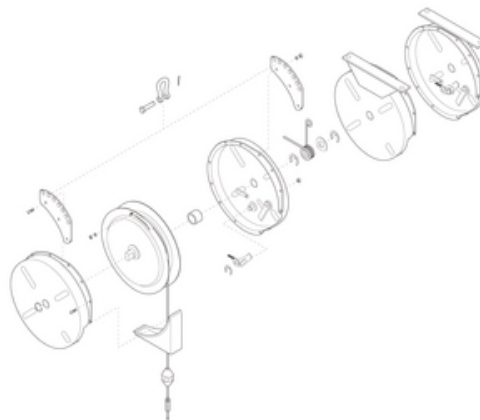

BG25-K03, LH Housing Assembly

By Gleason Reel
Catalog # [BG25-K03](#)

LH Housing Assy.

General

Catalog Number	BG25-K03
Series	BG - Heavy Duty
Type	Spare Parts
UPC	783246009531

Product Assets

- [Brochures - ToolAssistPro Idea Book](#)
- [Brochures - ERGO Tool Balancers](#)
- [Catalogs - Tool Assist Pro Ergonomic and Material Handling Products](#)
- [Engineering Drawing - BG Series Balance Reel STP](#)
- [Engineering Drawing - BG Series Balance Reel DXF](#)
- [Engineering Drawing - BG Series Balance Reel DWG](#)
- [Product Logo - ToolAssistPro-Logo](#)
- [Product Logo - ERGO-YellowMedLogo](#)
- [Video - Tool Assist Pro for material handling and ergonomics](#)
- [Video - ToolAssitPro - ERGO 2 Tool Balancers, Retrievers and Torque Reels](#)