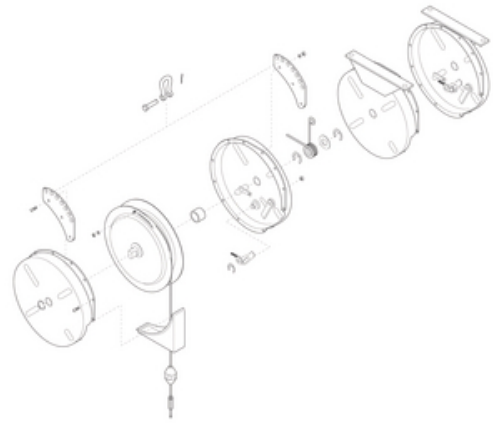

TQ1510-K05 Cable Kit Assembly TQ1510.

By Gleason Reel
Catalog # [TQ1510-K05](#)

Cable Kit Assembly TQ1510.

General

Catalog Number	TQ1510-K05
Series	TQ - Torque Heavy Duty
Type	Spare Parts
UPC	783246005113

Product Assets

- [Brochures - ToolAssistPro Idea Book](#)
- [Catalogs - Tool Assist Pro Ergonomic and Material Handling Products](#)
- [Engineering Drawing - TQ Series Torque Reel DWG](#)
- [Engineering Drawing - TQ Series Torque Reel DXF](#)
- [Product Logo - ToolAssistPro-Logo](#)
- [Product Logo - ERGO-YellowMedLogo](#)
- [Video - Tool Assist Pro for material handling and ergonomics](#)
- [Video - ToolAssitPro - ERGO 2 Tool Balancers, Retrievers and Torque Reels](#)