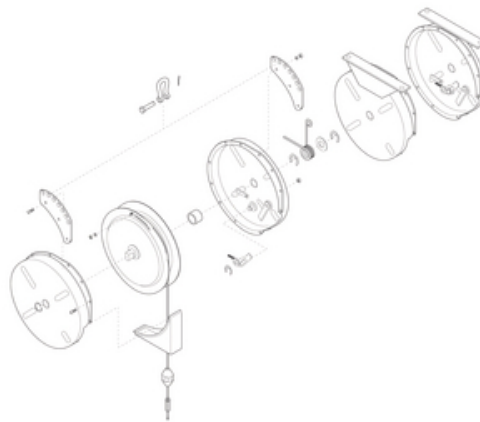

TQ1510-K07 Hardware Kit TQ1510.

By Gleason Reel
Catalog # [TQ1510-K07](#)

Hardware Kit TQ1510.

General

Catalog Number	TQ1510-K07
Series	TQ - Torque Heavy Duty
Type	Spare Parts
UPC	783246005137

Product Assets

- [Brochures - ToolAssistPro Idea Book](#)
- [Catalogs - Tool Assist Pro Ergonomic and Material Handling Products](#)
- [Engineering Drawing - TQ Series Torque Reel DWG](#)
- [Engineering Drawing - TQ Series Torque Reel DXF](#)
- [Product Logo - ToolAssistPro-Logo](#)
- [Product Logo - ERGO-YellowMedLogo](#)
- [Video - Tool Assist Pro for material handling and ergonomics](#)
- [Video - ToolAssitPro - ERGO 2 Tool Balancers, Retrievers and Torque Reels](#)