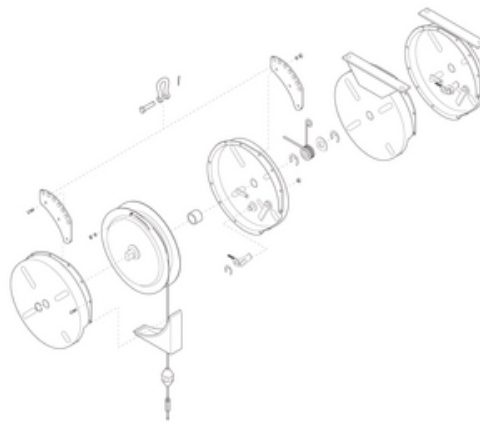

## TQ1515-K03 Torque Reels.

By Gleason Reel  
Catalog # [TQ1515-K03](#)

Torque Reels.

### General

Catalog Number	TQ1515-K03
Series	TQ - Torque Heavy Duty
Type	Spare Parts
UPC	783246004987