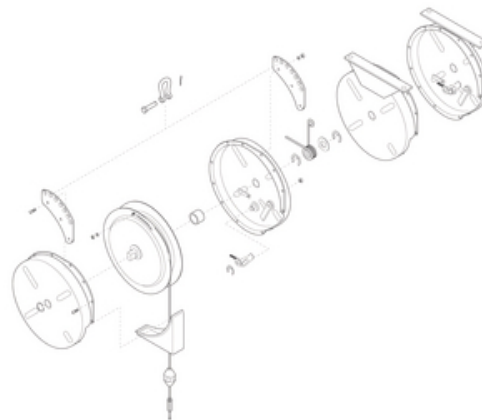

## TQ1515-K07 Hardware Kit TQ1515.

By Gleason Reel  
Catalog # [TQ1515-K07](#)

Hardware Kit TQ1515.

### General

Catalog Number	TQ1515-K07
Series	TQ - Torque Heavy Duty
Type	Spare Parts
UPC	783246005014