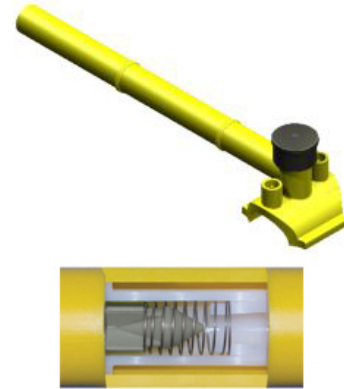

## EFV Model C70 with SERIES 1100

By Gas Breaker  
Catalog # 70080GB

EFV #C70 8" CENTRAL EF TEE X 3/4" IPS, 12" LONG, 2406, SER. 1100

### Features

- Work with the flow of natural gas as the sensing source
- Activate when a line rupture causes an excess flow condition
- Automatically reset and resume normal operation after repairs are made using a slight gas bypass to re-pressurize the line. Install in minutes with standard tools
- Operate within your normal service line sizing requirements to avoid tripping by snap-acting loads
- Higher capacity EFVs can accommodate future increases in gas loads.
- Maintain stability under turbulent flow conditions by using a unique, dynamically balanced float
- Available for virtually all pressures and service line capabilities

- In-line installation makes them tamper-proof
- Can be fabricated with fitting and piping materials from most manufacturers