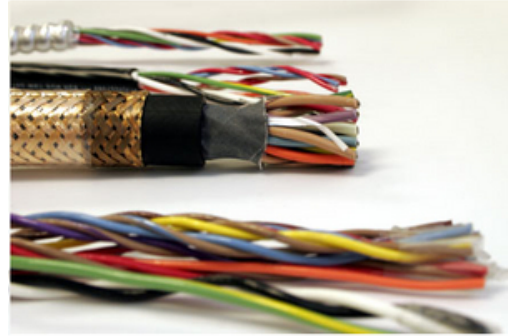

Loudspeaker Cable - 60021

By GAI-Tronics
Catalog # 60021

Cable for Loudspeakers for Page/Party®, ADVANCE / SmartSeries™, Centra Page/Party® Systems, Nova Systems and Elemec plus™ Systems. Two-conductor, one twisted pair 18 AWG. Minimum bending radius for basic cable is 1.5 in. (38.1 mm). Construction: VC/nylon insulation and PVC jacket, rated 600 V, 90°C type TC.