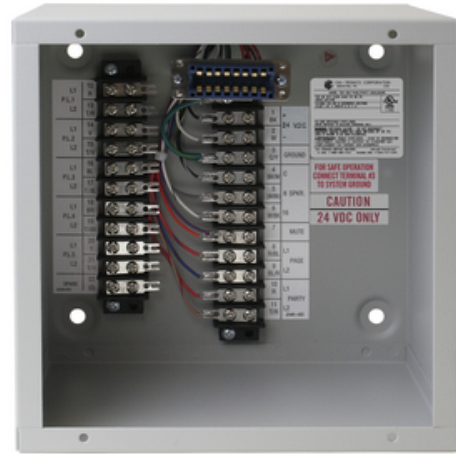

702-002, Indoor Enclosure for Handset/Speaker Amplifier, Single Party Line, 24 VDC operation

By GAI-Tronics
Catalog # 702-002

Indoor Enclosure for Handset/Speaker Amplifier, Single Party Line, 24 VDC operation

General

Color	Gray
Material	Steel
Series	Page/Party®
Signal Type	Analog
Weather Rating	Indoor

Dimensions

Cubic Capacity	334.611 cu.in
Depth	5.1
Height	8.1 in
Weight	5.5 lb
Width	8.1 in

Certifications And Compliance

Certified Listed	UL
Hazardous Rating(s)	UL Div 2

Product Assets

- [Brochures - Page/Party® Solutions Brochure](#)
- [Brochures - Page/Party® Accessories Guide](#)
- [Installation Manuals - 24 V DC Single Party Amplifier Enclosures - Models 702-002 732-102 and 733-002](#)