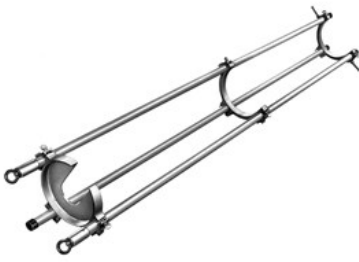

Attachment, Cradle Susp

by CHANCE Utility
Catalog ID: H195090

The Insulator Cradle Carrier utilizes a spiral link stick as a support member for the three hook and clamp assemblies and has a 2 1/2" Epoxiglas®- insulated ridgepole. The maximum load is 500 pounds.

* Representative image

Product Details

General

Style	Trough-Design; for 345 kV to 500 kV
UPC	096359039549

Dimensions

Weight	25 lb
--------	-------

For further technical assistance, please contact us

Domestic Customer Service