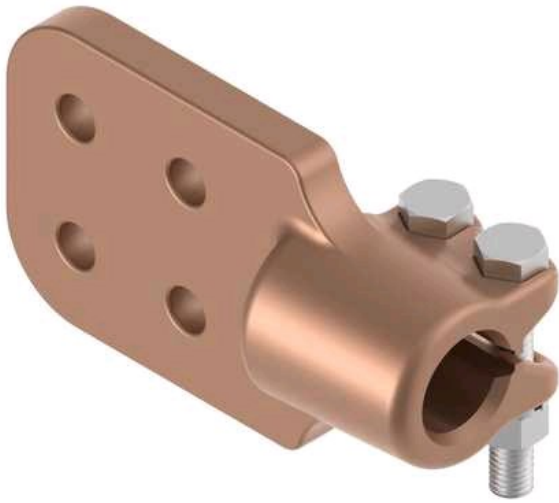

Stud Connector, Bronze

by ANDERSON
Catalog ID: HDSF1113389012

Stud Connector, Bronze, 1-1/8-12 Stud to 3/8 x 3, 4-hole Flat, 90 degree.
STUD, BRZ 1 1/8-12 STD - C PAD 90-DEG

* Representative image

Product Details

General

Material	Bronze
Material - Clamping Hardware	Stainless Steel
Number of Ground Braid Lug Holes	0
Number of Pad Holes	4
Number of Stud Threads	12
Type	Stud to Flat
UPC	096359476849

Dimensions

Angle - Stud to Pad	90 °
Base Hole Spacing	0 in
Diameter - Base Holes	0 in
Diameter - Bolt	0 in
Diameter - Inside	0 in
Diameter - Stud	1.125 in
Length - Coupling	0 in
Length Before Compression	0 in
Weight	3.430 lb
Width - Pad	3 in