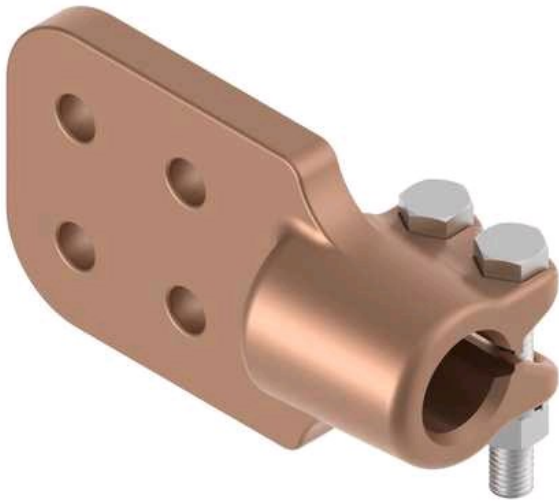

Stud Connector, Bronze

by ANDERSON
Catalog ID: HDSF12123812

Stud Connector, Bronze, 1-1/4-12 Stud to 3/8 x 2, 2-hole Flat, Straight.
STUD, BRZ 1 1/4-12 STD - B2 PAD

* Representative image

Product Details

General

Material	Bronze
Material - Clamping Hardware	Stainless Steel
Number of Ground Braid Lug Holes	0
Number of Pad Holes	2
Number of Stud Threads	12
Type	Stud to Flat
UPC	096359351382

Dimensions

Angle - Stud to Pad	180 °
Base Hole Spacing	0 in
Diameter - Base Holes	0 in
Diameter - Bolt	0 in
Diameter - Inside	0 in
Diameter - Stud	1.25 in
Length - Coupling	0 in
Length Before Compression	0 in
Weight	3.528 lb
Width - Pad	3 in