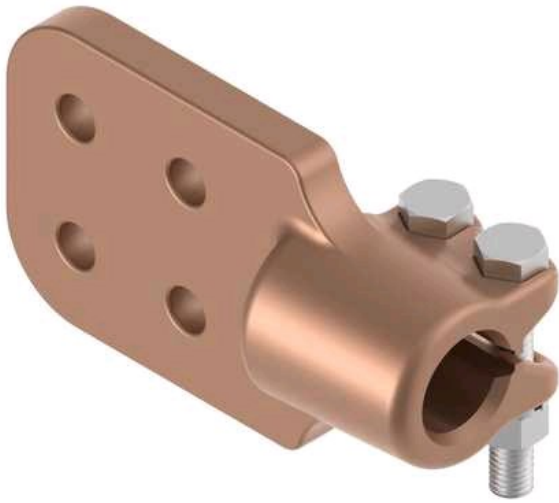

Stud Connector, Bronze

by ANDERSON
Catalog ID: HDSF16131212

Stud Connector, Bronze, 1-3/4-12 Stud to 1/2 x 3, 4-hole Flat, Straight.
STUD, BRZ 1 3/4-12 STD - C PAD

* Representative image

Product Details

General

Material	Bronze
Material - Clamping Hardware	Stainless Steel
Number of Ground Braid Lug Holes	0
Number of Pad Holes	4
Number of Stud Threads	12
Type	Stud to Flat
UPC	096359315988

Dimensions

Angle - Stud to Pad	180 °
Base Hole Spacing	0 in
Diameter - Base Holes	0 in
Diameter - Bolt	0 in
Diameter - Inside	0 in
Diameter - Stud	1.75 in
Length - Coupling	0 in
Length Before Compression	0 in
Weight	5.782 lb
Width - Pad	3 in