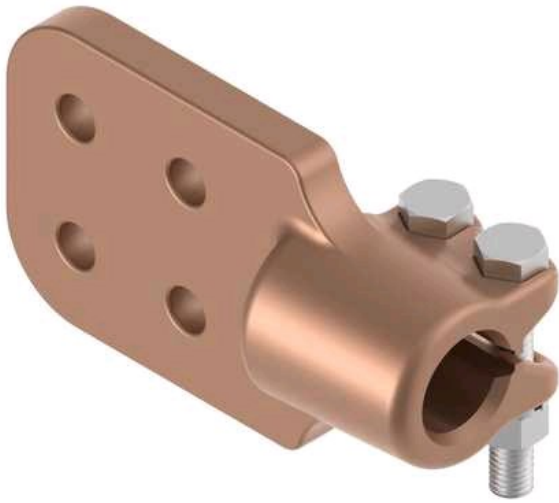

# Stud Connector, Bronze

by ANDERSON  
Catalog ID: HDSF161D1212

Stud Connector, Bronze, 1-3/4-12 Stud to 1/2 x 4, 4-hole Flat, Straight.  
STUD, BRZ 1 3/4-12 STD - D PAD

\* Representative image

## Product Details

### General

Material	Bronze
Material - Clamping Hardware	Stainless Steel
Number of Ground Braid Lug Holes	0
Number of Pad Holes	4
Number of Stud Threads	12
Type	Stud to Flat
UPC	096359316015

### Dimensions

Angle - Stud to Pad	180 °
Base Hole Spacing	0 in
Diameter - Base Holes	0 in
Diameter - Bolt	0 in
Diameter - Inside	0 in
Diameter - Stud	1.75 in
Length - Coupling	0 in
Length Before Compression	0 in
Weight	6.468 lb
Width - Pad	4 in