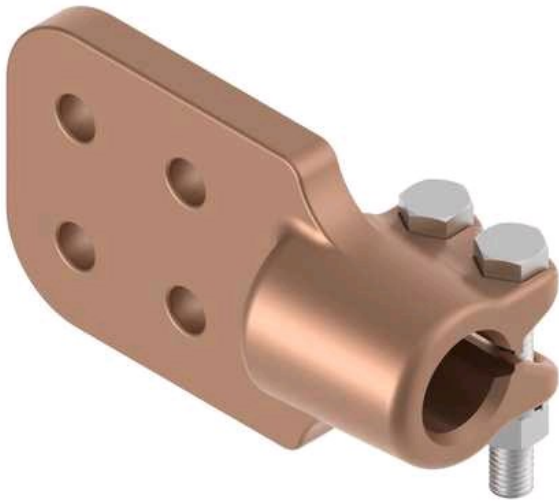

Stud Connector, Bronze

by ANDERSON
Catalog ID: HDSF161D129012

Stud Connector, Bronze, 1-3/4-12 Stud to 1/2 x 4, 4-hole Flat, 90 degree.
STUD, BRZ 1 3/4-12 STD - D PAD 90-DEG

* Representative image

Product Details

General

Material	Bronze
Material - Clamping Hardware	Stainless Steel
Number of Ground Braid Lug Holes	0
Number of Pad Holes	4
Number of Stud Threads	12
Type	Stud to Flat
UPC	096359503088

Dimensions

Angle - Stud to Pad	90 °
Base Hole Spacing	0 in
Diameter - Base Holes	0 in
Diameter - Bolt	0 in
Diameter - Inside	0 in
Diameter - Stud	1.75 in
Length - Coupling	0 in
Length Before Compression	0 in
Weight	6.468 lb
Width - Pad	4 in