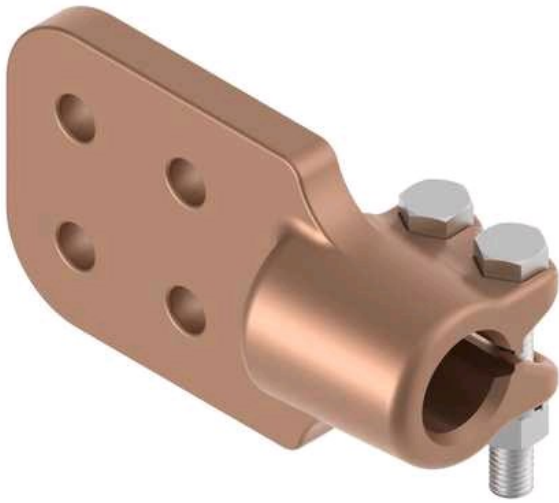

Stud Connector, Bronze

by ANDERSON
Catalog ID: HDSF20131212

Stud Connector, Bronze, 2-12 Stud to 1/2 x 3, 4-hole Flat, Straight. STUD, BRZ 2.0-12 STD - C PAD

* Representative image

Product Details

General

Material	Bronze
Material - Clamping Hardware	Stainless Steel
Number of Ground Braid Lug Holes	0
Number of Pad Holes	4
Number of Stud Threads	12
Type	Stud to Flat
UPC	096359316046

Dimensions

Angle - Stud to Pad	180 °
Base Hole Spacing	0 in
Diameter - Base Holes	0 in
Diameter - Bolt	0 in
Diameter - Inside	0 in
Diameter - Stud	2 in
Length - Coupling	0 in
Length Before Compression	0 in
Weight	5.390 lb
Width - Pad	3 in