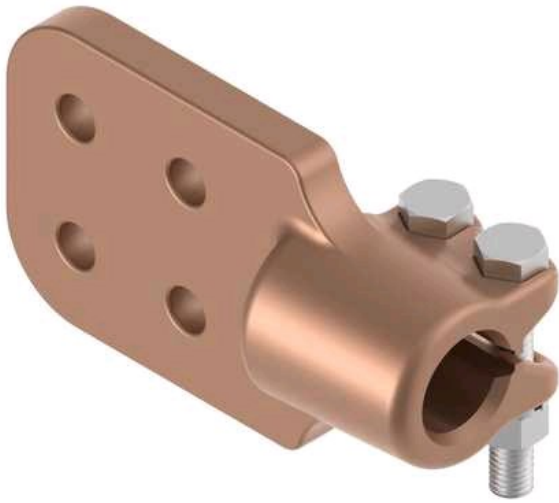

Stud Connector, Bronze

by ANDERSON
Catalog ID: HDSF401D112

Stud Connector, Bronze, 4-12 Stud to 1 x 4, 4-hole Flat, Straight. STUD, BRZ 4.0-12 STD - D PAD

* Representative image

Product Details

General

Material	Bronze
Material - Clamping Hardware	Stainless Steel
Number of Ground Braid Lug Holes	0
Number of Pad Holes	4
Number of Stud Threads	12
Type	Stud to Flat
UPC	096359316244

Dimensions

Angle - Stud to Pad	180 °
Base Hole Spacing	0 in
Diameter - Base Holes	0 in
Diameter - Bolt	0 in
Diameter - Inside	0 in
Diameter - Stud	4 in
Length - Coupling	0 in
Length Before Compression	0 in
Weight	6.537 lb
Width - Pad	4 in