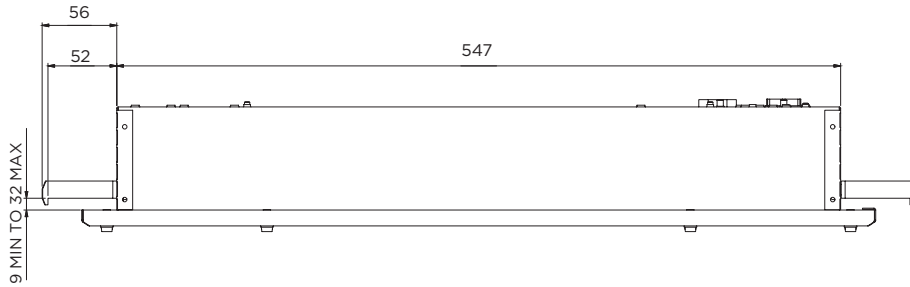

CURI/O*L/LE