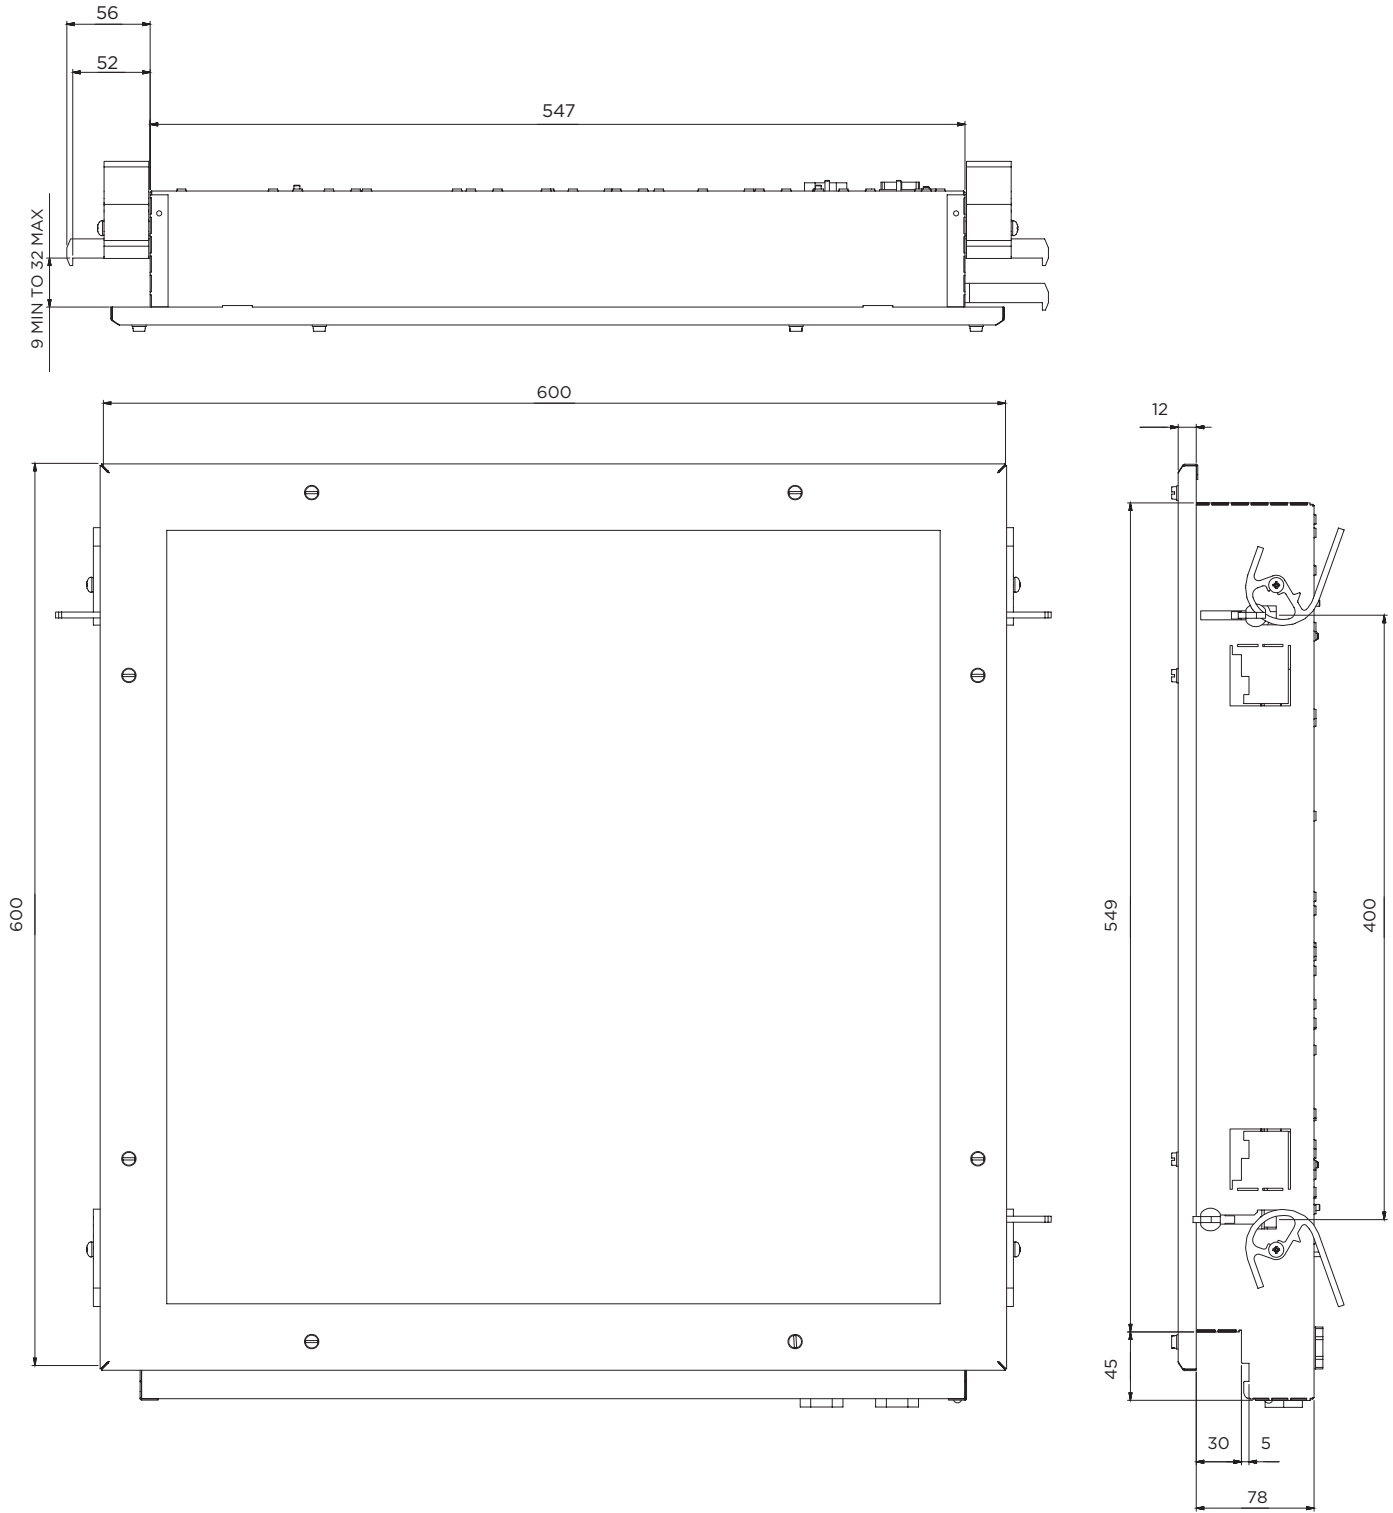

CURI/O*L/LE/MES

A Hubbell brand

©2024 Chalmit. All rights reserved.
Hubbell and the Hubbell logo are registered trademarks or trademarks of Hubbell Incorporated. All other trademarks are the property of their respective owners.
Hubbell UK, Ashton Rd, Bredbury Park Industrial Estate, Bredbury SK6 2QN
www.hubbell.com/chalmit | getintouchuk@hubbell.com | +44 (0)141 882 5555

HHI-CHL-SPEC-UK-02546