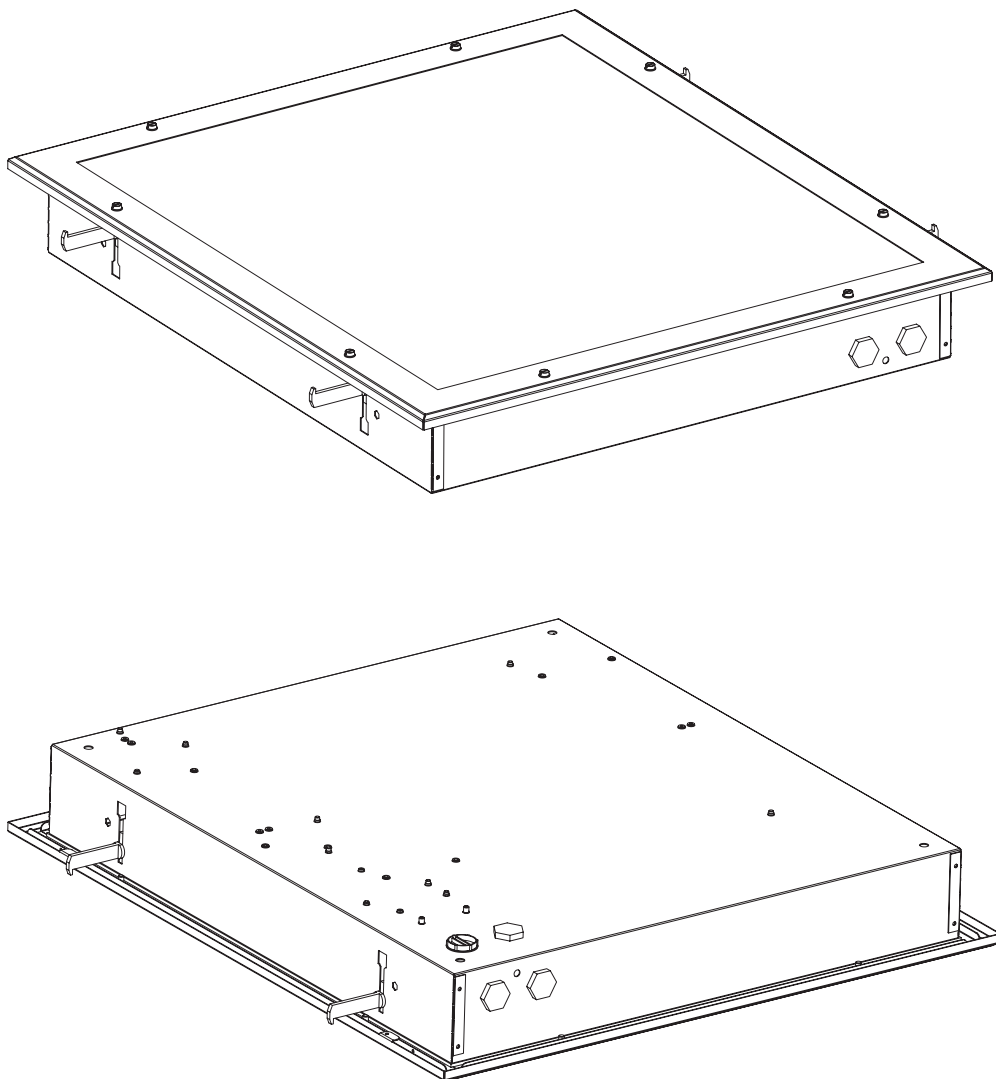

Std. Cat No.	Delivered Output	Power Consumption	Ambient °C	Weight
CURI/03L/LE	3107 lm	40W	-20 to +45	7.5kg
CURI/04L/LE	3950 lm	52W	-20 to +45	7.5kg
CURI/03L/LE/EM	3107 lm	42W	-20 to +40	8.0kg
CURI/04L/LE/EM	3950 lm	54W	-20 to +40	8.0kg

*Insulated ambient range

Options - Suffix to Catalogue No.			
/25	25mm cable entries	/DM	DALI Dimmable Driver
/SC	Screwed connection terminal block (up to 6mm² conductors)	/MES	Modular - (Spring 'T' or Exposed 'T' ceiling types, including both cams and adjustable arms for mounting)
/6K	6500K (Daylight) LED Strips	/SSC	Stainless Steel Cover
/3K	3000K (Warm White) LED Strips