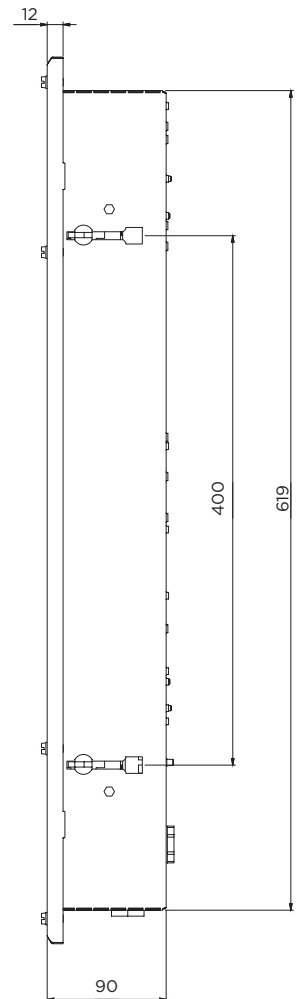

CURI/O*L/LE