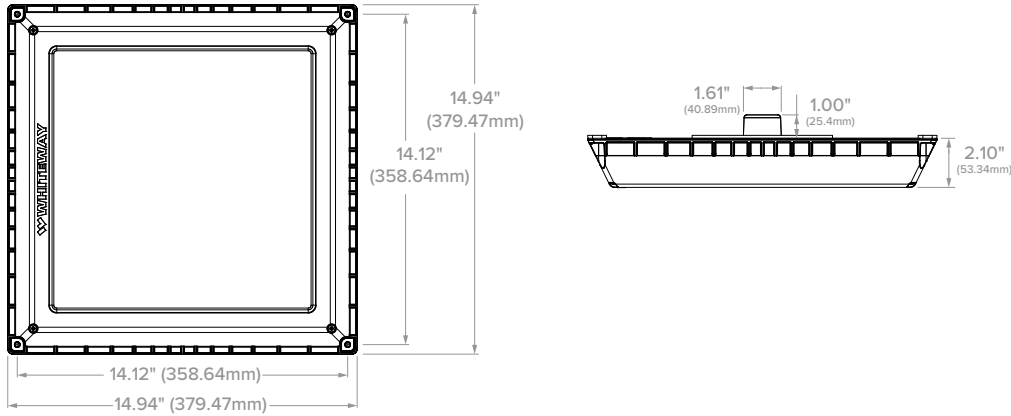

Vanish

EDGE-LIT CANOPY

DIMENSIONS