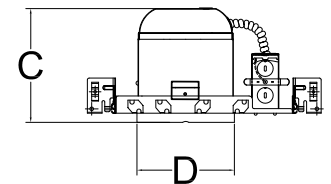

C5LED 5" NEW CONSTRUCTION LED RECESSED HOUSING

Specifications:

Description:

The C5LED is a 5" IC, airtight, downlight housing, specifically designed to provide the contractor with the best value downlight. The C5LED is intended to be used with LED recessed retrofit trims.

Application:

Ideal for new construction, the C5LED can also be used for most light commercial and residential applications where insulated ceilings require an IC rated, line voltage downlight.

Approvals:

UL/CUL Damp Location Listed. IC listed for direct contact with insulation. Airtight tested to ASTM E283 standards. Meets State of Washington and California Title 24 Restricted airflow requirements.

Housing:

Snap-on J-box doors provide easy access for wiring and field inspection. Housing adjusts up to 1" to accommodate different ceiling thicknesses.

Installation:

Pre-installed bar hangers with locking screws, integral nail, and alignment tab for wood joist construction. Hangers accommodate ceiling joists of up to 24 inches on-center. Captive bar hangers secure housing in place and can be reoriented 90° to housing.

Lamps:

For use with HomeStyle HS56-WH-30K9 LED retrofit trim.

C5LED

Images:

Dimensions:

A: 14-3/4"

B: 13-1/4"

C: 7-1/4"

D: 5-1/2"

Trims: