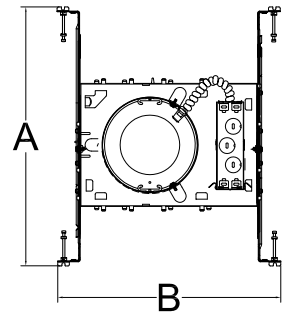

C5LED 5" NEW CONSTRUCTION LED RECESSED HOUSING

Specifications:

Description:

The C5LED is a 5" IC, airtight, downlight housing, specifically designed to provide the contractor with the best value downlight. The C5LED is intended to be used with LED recessed retrofit trims.

Snap-on J-box doors provide easy access for wiring and field inspection. Housing adjusts up to 1" to accommodate different ceiling thicknesses.

Installation:

Pre-installed bar hangers with locking screws, integral nail, and alignment tab for wood joist construction. Hangers accommodate ceiling joists of up to 24 inches on-center. Captive bar hangers secure housing in place and can be reoriented 90° to housing.

Lamps:

For use with HomeStyle HS56-WH-30K9 LED retrofit trim.

C5LED

Images:

Dimensions:

A: 14-3/4"

B: 13-1/4"

C: 7-1/4"

D: 5-1/2"

Trims:

HS56-WH-30K9
5" and 6" LED Retrofit