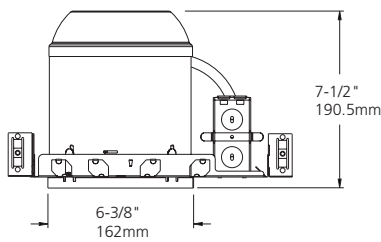

C6ICAT

6" IC Airtight Incandescent Housing

Description: The C6ICAT is a 6" IC, airtight, incandescent downlight housing, specifically designed to provide the contractor with the best value downlight.

Application: Ideal for tract and manufactured housing construction, the C6ICAT can also be used for most light commercial and residential applications where insulated ceilings require an IC rated downlight.

Trim: Trims use coil or torsion springs to attach to housing and provide a snug fit against the ceiling plane.

Approvals: UL/CUL Damp Location Listed. IC listed for direct contact with insulation. Air tight tested to ASTM E283 standards. Meets State of Washington and California Title 24 Restricted air flow requirements.

Housing: Small footprint, 22 gauge galvanized platform for rigid support. Snap-on J-box doors provide easy access for wiring and field inspection. Housing adjusts up to 1-1/2" to accommodate different ceiling thicknesses. Ceiling gasket is supplied with housing.

Installation: Pre-installed bar hangers with locking screws, integral nail, and alignment tab for wood joist construction. Hangers accommodate ceiling joists of up to 24 inches on-center. Captive bar hangers secure housing in place and can be reoriented 90° to housing.

Lamps: Housing socket plate adjusts vertically for various lamp sizes. For use with PAR30, PAR38, BR30, BR40 or A19 lamp. Lamp supplied by others.

Electrical: High temperature porcelain socket with plated brass or copper screw shell. Thermal protector prevents fixture from overheating when improperly installed or over-lamped.

HOUSING

C6ICAT

TRIMS

*Wet location.