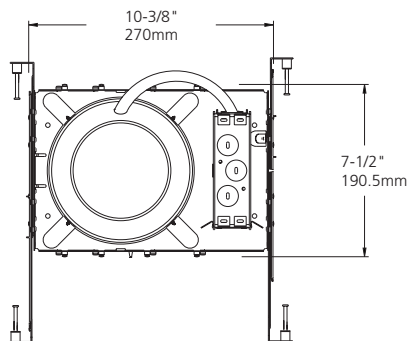

C6ICAT

6" IC Airtight Incandescent Housing

Description: The C6ICAT is a 6" IC, airtight, incandescent downlight housing, specifically designed to provide the contractor with the best value downlight.

Application: Ideal for tract and manufactured housing construction, the C6ICAT can also be used for most light commercial and residential applications where insulated ceilings require an IC rated downlight.

Trim: Trims use coil or torsion springs to attach to housing and provide a snug fit against the ceiling plane.

Approvals: UL/CUL Damp Location Listed. IC listed for direct contact with insulation. Air tight tested to ASTM E283 standards. Meets State of Washington and California Title 24 Restricted air flow requirements.

Housing: Small footprint, 22 gauge galvanized platform for rigid support. Snap-on J-box doors provide easy access for wiring and field inspection. Housing adjusts up to 1-1/2" to accommodate different ceiling thicknesses. Ceiling gasket is supplied with housing.

Installation: Pre-installed bar hangers with locking screws, integral nail, and alignment tab for wood joist construction. Hangers accommodate ceiling joists of up to 24 inches on-center. Captive bar hangers secure housing in place and can be reoriented 90° to housing.

Lamps: Housing socket plate adjusts vertically for various lamp sizes. For use with PAR30, PAR38, BR30, BR40 or A19 lamp. Lamp supplied by others.

Electrical: High temperature porcelain socket with plated brass or copper screw shell. Thermal protector prevents fixture from overheating when improperly installed or over-lamped.

HOUSING

C6ICAT

TRIMS

*Wet location.