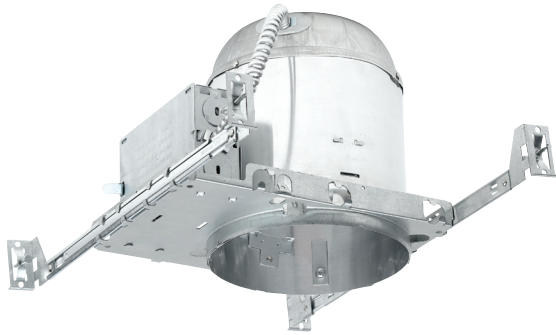

## 6" IC Airtight Incandescent Housing

**Description:** The C6ICAT is a 6" IC, airtight, incandescent downlight housing, specifically designed to provide the contractor with the best value downlight.

**Application:** Ideal for tract and manufactured housing construction, the C6ICAT can also be used for most light commercial and residential applications where insulated ceilings require an IC rated downlight.

**Trim:** Trims use coil or torsion springs to attach to housing and provide a snug fit against the ceiling plane.

**Approvals:** UL/CUL Damp Location Listed. IC listed for direct contact with insulation. Air tight tested to ASTM E283 standards. Meets State of Washington and California Title 24 Restricted air flow requirements.

**Housing:** Small footprint, 22 gauge galvanized platform for rigid support. Snap-on J-box doors provide easy access for wiring and field inspection. Housing adjusts up to 1-1/2" to accommodate different ceiling thicknesses. Ceiling gasket is supplied with housing.

**Installation:** Pre-installed bar hangers with locking screws, integral nail, and alignment tab for wood joist construction. Hangers accommodate ceiling joists of up to 24 inches on-center. Captive bar hangers secure housing in place and can be reoriented 90° to housing.