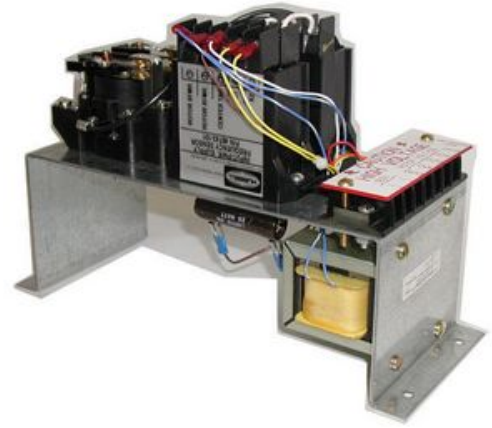

HUBBELL
Industrial Controls

**HC48746104 TYPE 5330 FREQ
SENSOR ASSY.**

By Hubbell Industrial Controls (ICD)
Catalog # [HC48746104](#)

TYPE 5330 FREQUENCY SENSOR RELAY, 15-80 HZ RANGE,
PICKUP IS ADJUSTABLE WITHIN 2-17 HZ ABOVE SETPOINT,
DROPOUT WHEN FREQUENCY FALLS BELOW SETPOINT,
WITH POWER SUPPLY

General

Item Type	Frequency Sensor Relay
Series	5330

Electrical Ratings

Frequency Rating	15-80 Hz
------------------	----------

Product Assets

- [Catalogs - 5330 Frequency Sensor Relays Specifications](#)
- [Catalogs - 5330 Frequency Sensor Relays Cross Reference](#)
- [Catalogs - 5330 Frequency Sensor Relays Price List](#)