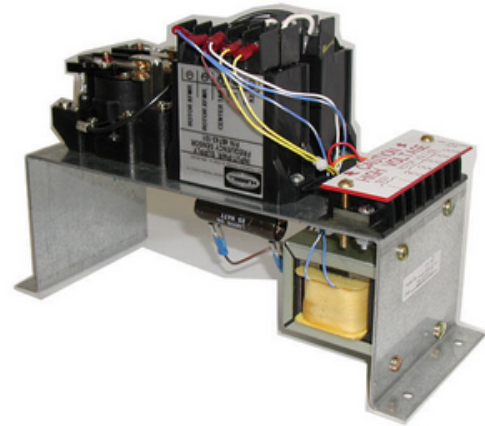

HC48746106 TYPE 5330 FREQ RELAY 50-260HZ RISING

By Hubbell Industrial Controls
Catalog # [HC48746106](#)

TYPE 5330 FREQUENCY SENSOR RELAY, 50-260 HZ RANGE,
PICKUP IS WITHIN 2-17 HZ ABOVE SETPOINT, DROPOUT
WHEN FREQUENCY FALLS BELOW SETPOINT, WITH POWER
SUPPLY

General

Item Type Frequency Sensor Relay
Series 5330

Electrical Ratings

Frequency Rating 50-260 Hz

Product Assets

[Catalogs - 5330 Frequency Sensor Relays Price List](#)
[Catalogs - 5330 Frequency Sensor Relays Cross Reference](#)
[Catalogs - 5330 Frequency Sensor Relays Specifications](#)