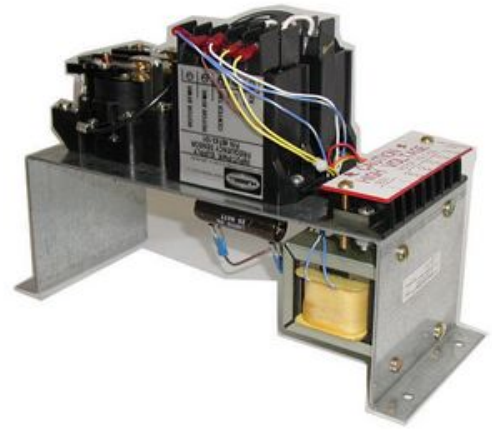

HUBBELL
Industrial Controls

**HC48746107 TYPE 5330 FREQ
SENSOR ASSY.**

By Hubbell Industrial Controls (ICD)
Catalog # [HC48746107](#)

TYPE 5330 FREQUENCY SENSOR RELAY, 15-80 HZ RANGE,
DROPOUT AT 2 HZ ABOVE SETPOINT, PICKUP WHEN
FREQUENCY FALLS BELOW SETPOINT, WITH POWER SUPPLY

General

Item Type	Frequency Sensor Relay
Series	5330

Electrical Ratings

Frequency Rating	15-80 Hz
------------------	----------

Product Assets

[Catalogs - 5330 Frequency Sensor Relays Specifications](#)
[Catalogs - 5330 Frequency Sensor Relays Cross Reference](#)
[Catalogs - 5330 Frequency Sensor Relays Price List](#)