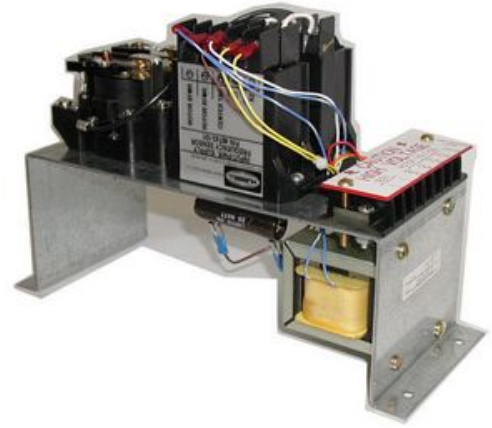

HUBBELL
Industrial Controls

**HC48746109 TYPE 5330 FREQ
SENSOR ASSY.**

By Hubbell Industrial Controls (ICD)
Catalog # [HC48746109](#)

TYPE 5330 FREQUENCY SENSOR RELAY, 15-80 HZ RANGE,
PICKUP AT 2 HZ ABOVE SETPOINT, DROPOUT WHEN
FREQUENCY FALLS BELOW SETPOINT, WITH POWER SUPPLY

General

Item Type	Frequency Sensor Relay
Series	5330

Electrical Ratings

Frequency Rating	15-80 Hz
------------------	----------

Product Assets

- [Catalogs - 5330 Frequency Sensor Relays Specifications](#)
- [Catalogs - 5330 Frequency Sensor Relays Cross Reference](#)
- [Catalogs - 5330 Frequency Sensor Relays Price List](#)