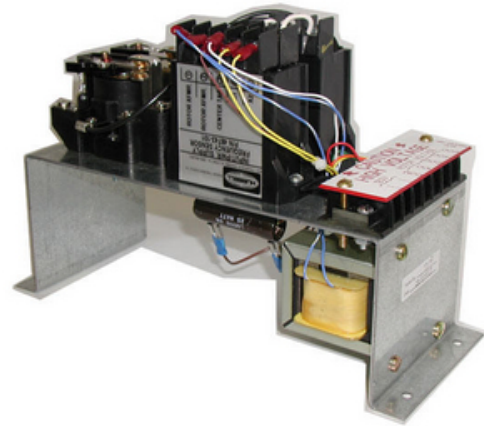

# HC48751105 SLAVE UNIT TYPE 5330 FREQ SENSOR

By Hubbell Industrial Controls  
Catalog # [HC48751105](#)

TYPE 5330 FREQUENCY SENSOR RELAY, 50-260 HZ RANGE,  
PICKUP AT 10 HZ ABOVE SETPOINT, DROPOUT WHEN  
FREQUENCY FALLS BELOW SETPOINT, WITHOUT POWER  
SUPPLY.

## General

Item Type                      Frequency Sensor Relay  
Series                            5330